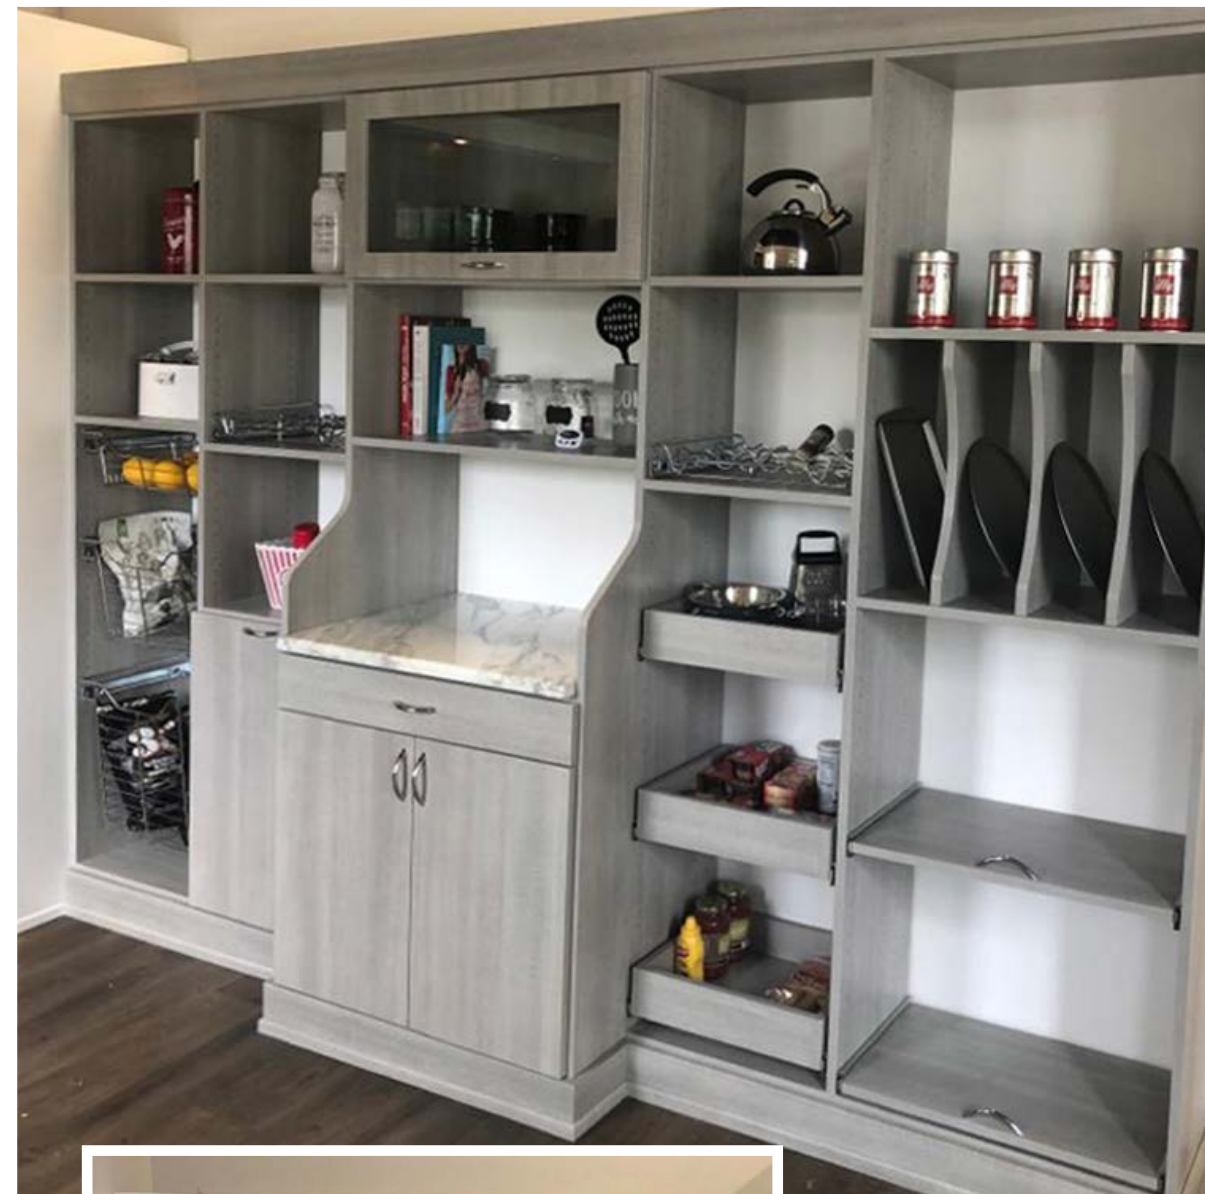

## HOME OFFICE

Our storage unit includes comfortable work chairs, tables, reading light, shelves, draws, and cabinets to maintain orderliness and keep essential things where they are easy to reach and safe. Say goodbye to the chaos you see on your tabletop with papers littered around and say welcome to your bespoke home office cared for to the tiniest detail.

# PANTRY CLOSET

A well-organized pantry adds tremendous value to your daily life. Convenience, visibility, and easy access will save you time and reduce waste. Adjustable shelves and pullout drawers create easy access to canned goods and spices. Having all of your kitchen essentials in one location makes tending to your nutritional needs simple.